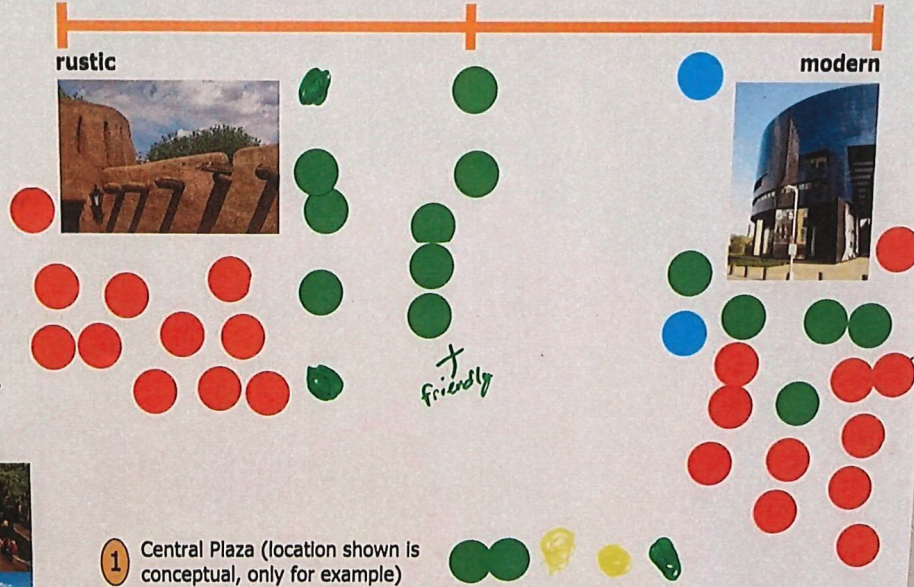

Conceptual Ideas

Design Theme

Do you prefer rustic or modern?
Or somewhere in between?

Or other, please elaborate:

Public Space

Create places where people want to linger and businesses want to locate to capture this activity.

Example Specific Projects

1 Central Plaza (location shown is conceptual, only for example)

"Main Street" character with street-trees, street parking, and buildings directly against wide sidewalks

- 2a Circulo Mercado
- 2b W Frontage Rd

Parks

Create areas for respite and recreation that in-turn help activate the more mixed-use areas of the Vitality District.

Example Specific Projects

3a Passive Park, example-area shown could provide paths, landscaping, and places to relax within a desert wash environment

3b Active Park, example-area shown could provide areas to gather, ball fields (300'-fence softball fields shown for scale reference), courts, etc.

- What programming would you like to see?