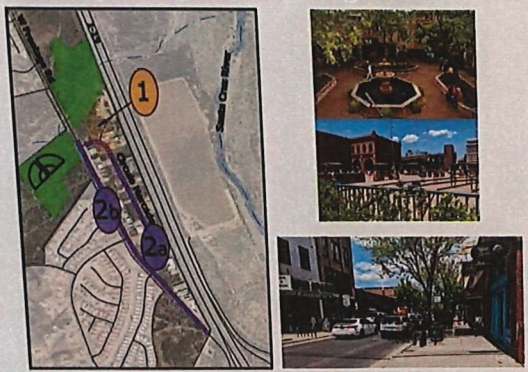

Conceptual Ideas

Design Theme

Do you prefer rustic or modern?
Or somewhere in between?

Or other, please elaborate:

Public Space

Create places where people want to linger and businesses want to locate to capture this activity.

Example Specific Projects

1 Central Plaza (location shown is conceptual, only for example)

"Main Street" character with street-trees, street parking, and buildings directly against wide sidewalks

- 2a Circulo Mercado
- 2b W Frontage Rd

Parks

Create areas for respite and recreation that in-turn help activate the more mixed-use areas of the Vitality District.

Example Specific Projects

3a Passive Park, example-area shown could provide paths, landscaping, and places to relax within a desert wash environment

3b Active Park, example-area shown could provide areas to gather, ball fields (300'-fence softball fields shown for scale reference), courts, etc.

- What programming would you like to see?