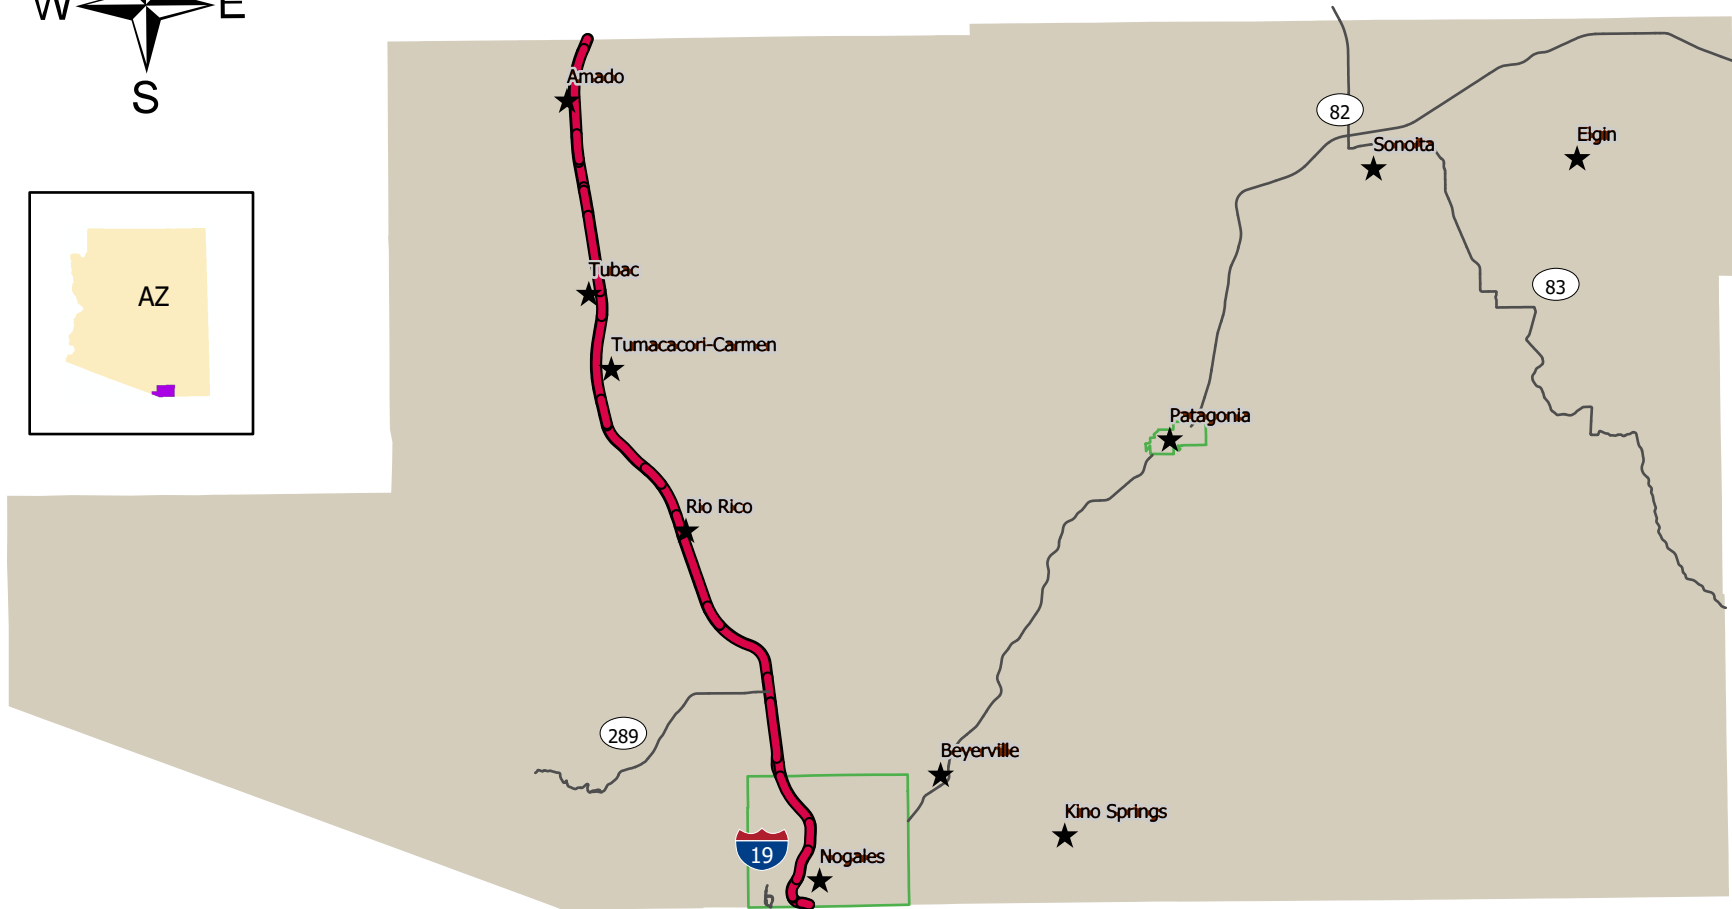

Santa Cruz County, AZ Arizona State Legislative District

State Legislative District 2

Santa Cruz County, AZ
March 3, 2020